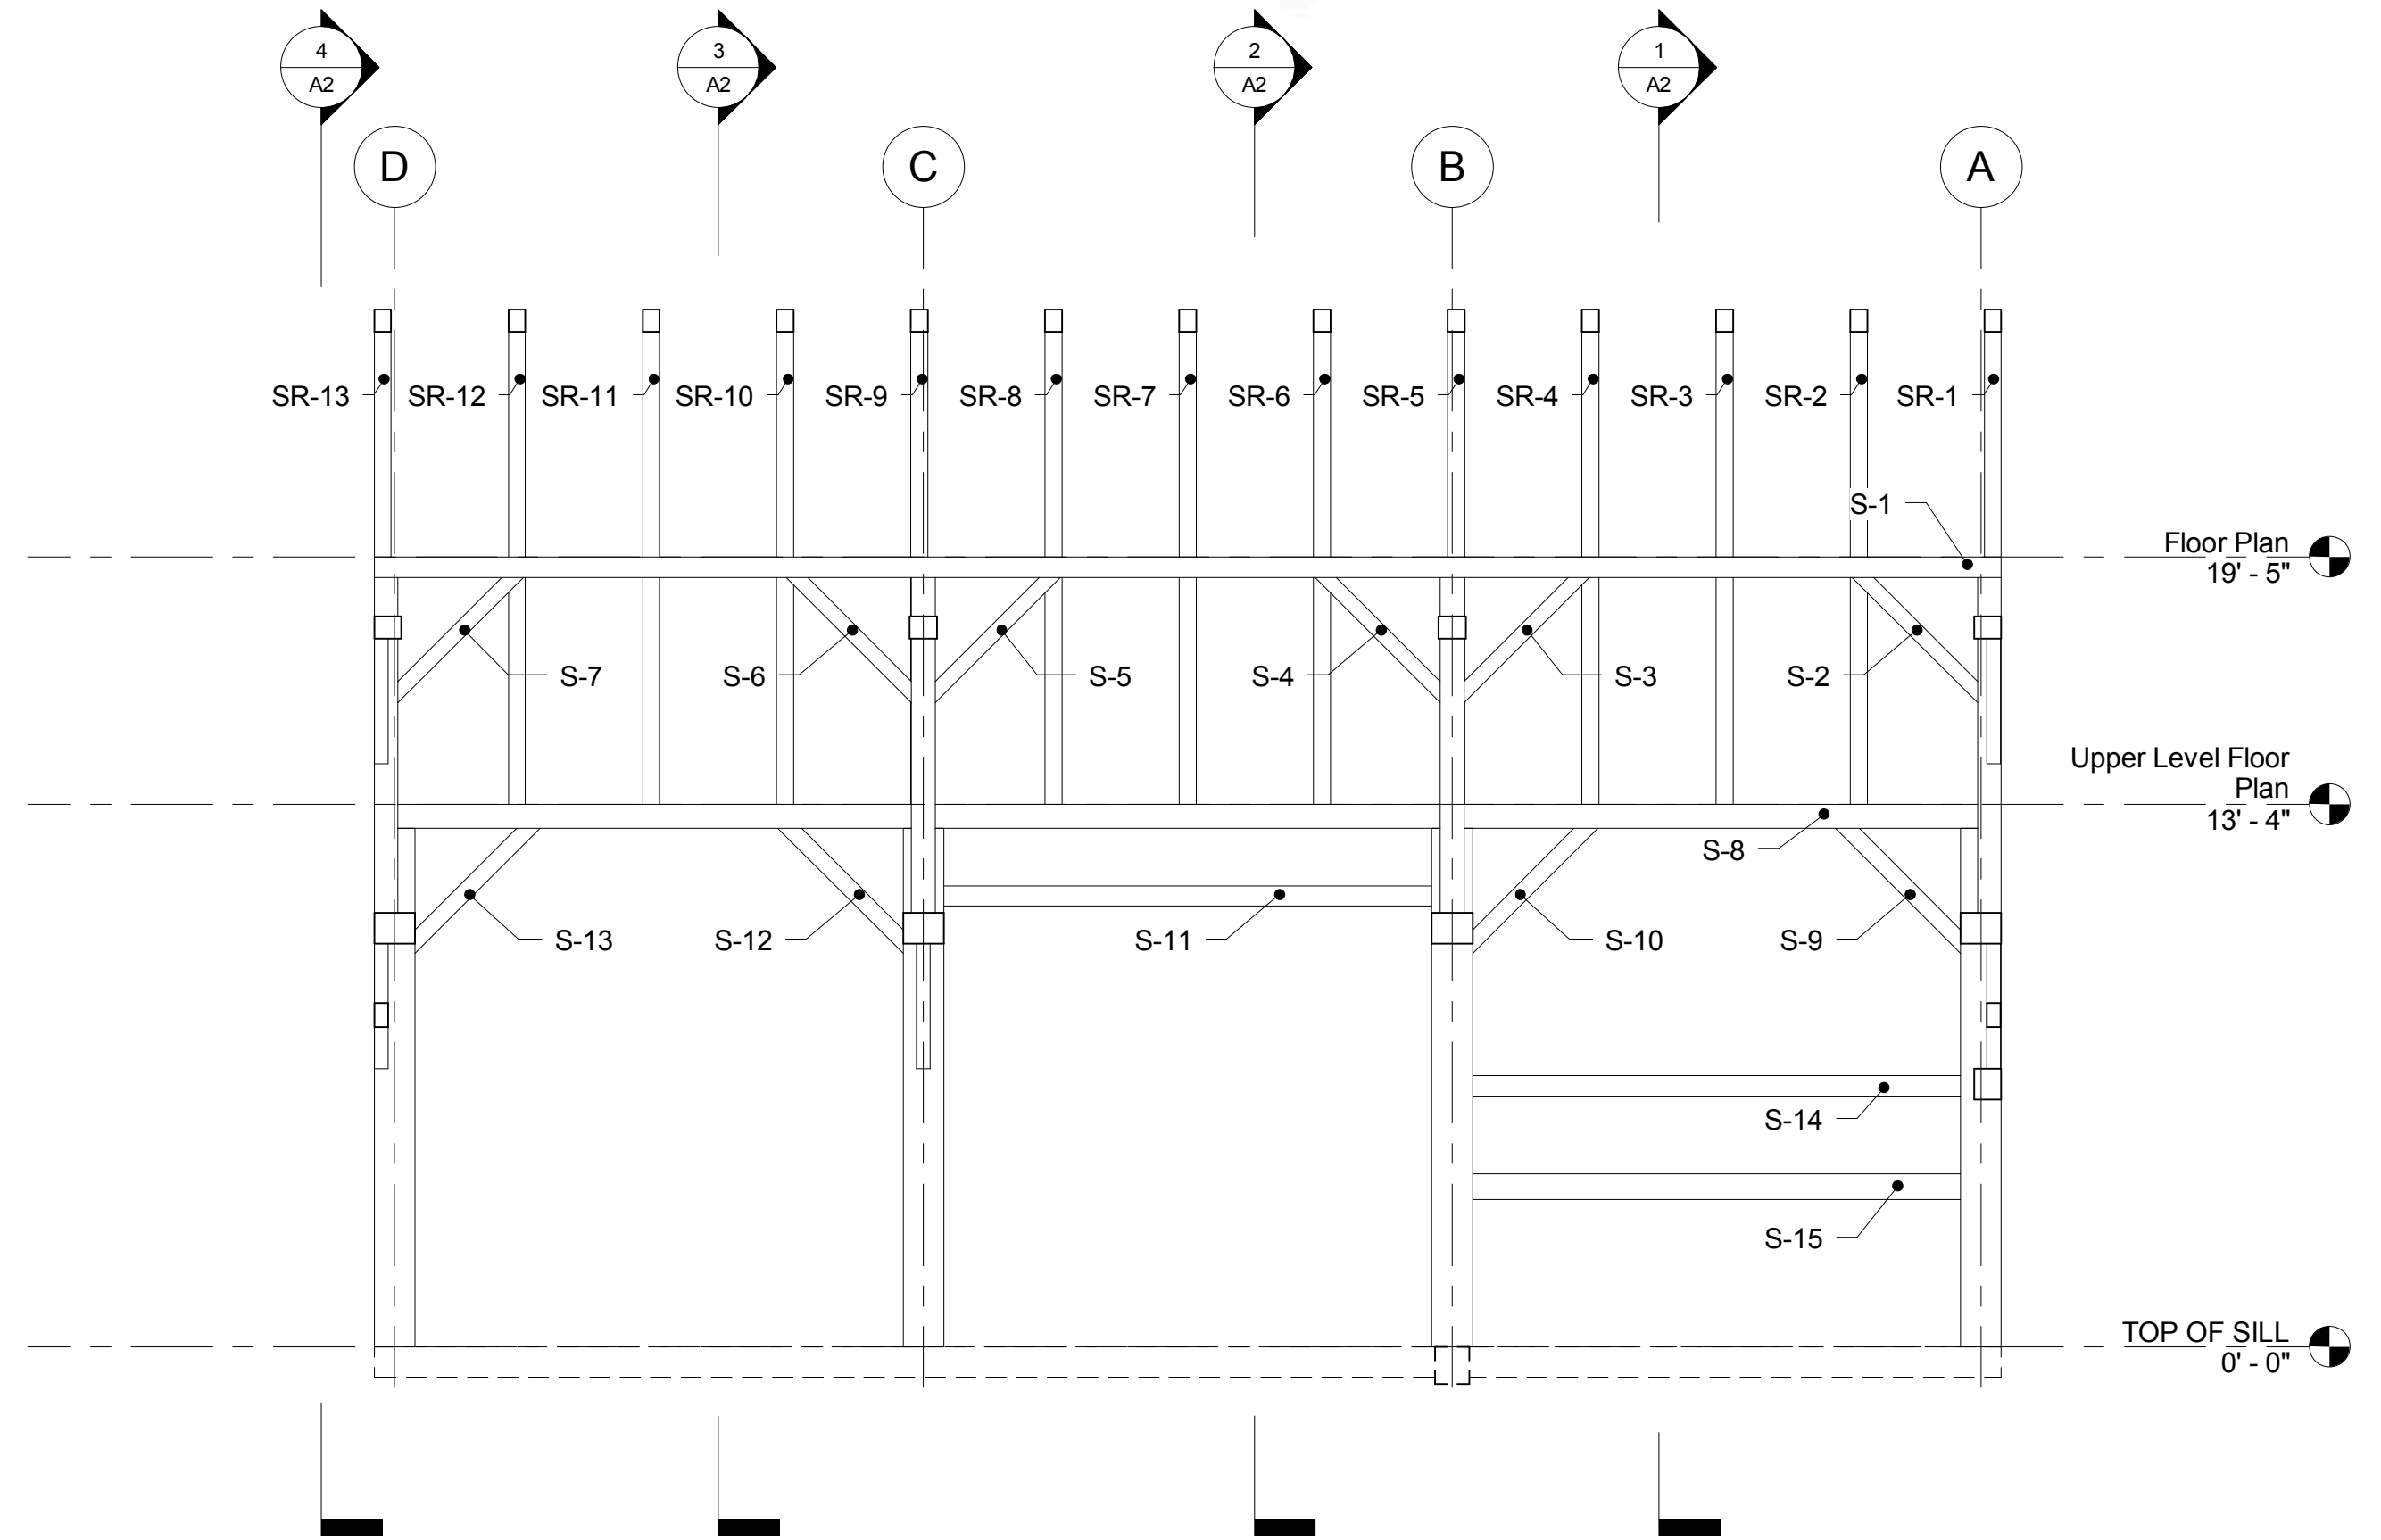

1 North Interior Elevation  
1/4" = 1'-0"

2 South Interior Elevation  
1/4" = 1'-0"

Kelly Barn  
6614 Main Road  
West Haven, VT 05743

1012  
Scale: As indicated  
4/15/2010

Drawn By: RAF  
Checked By: RAF

Foster  
Design

Interior  
Elevations

A3